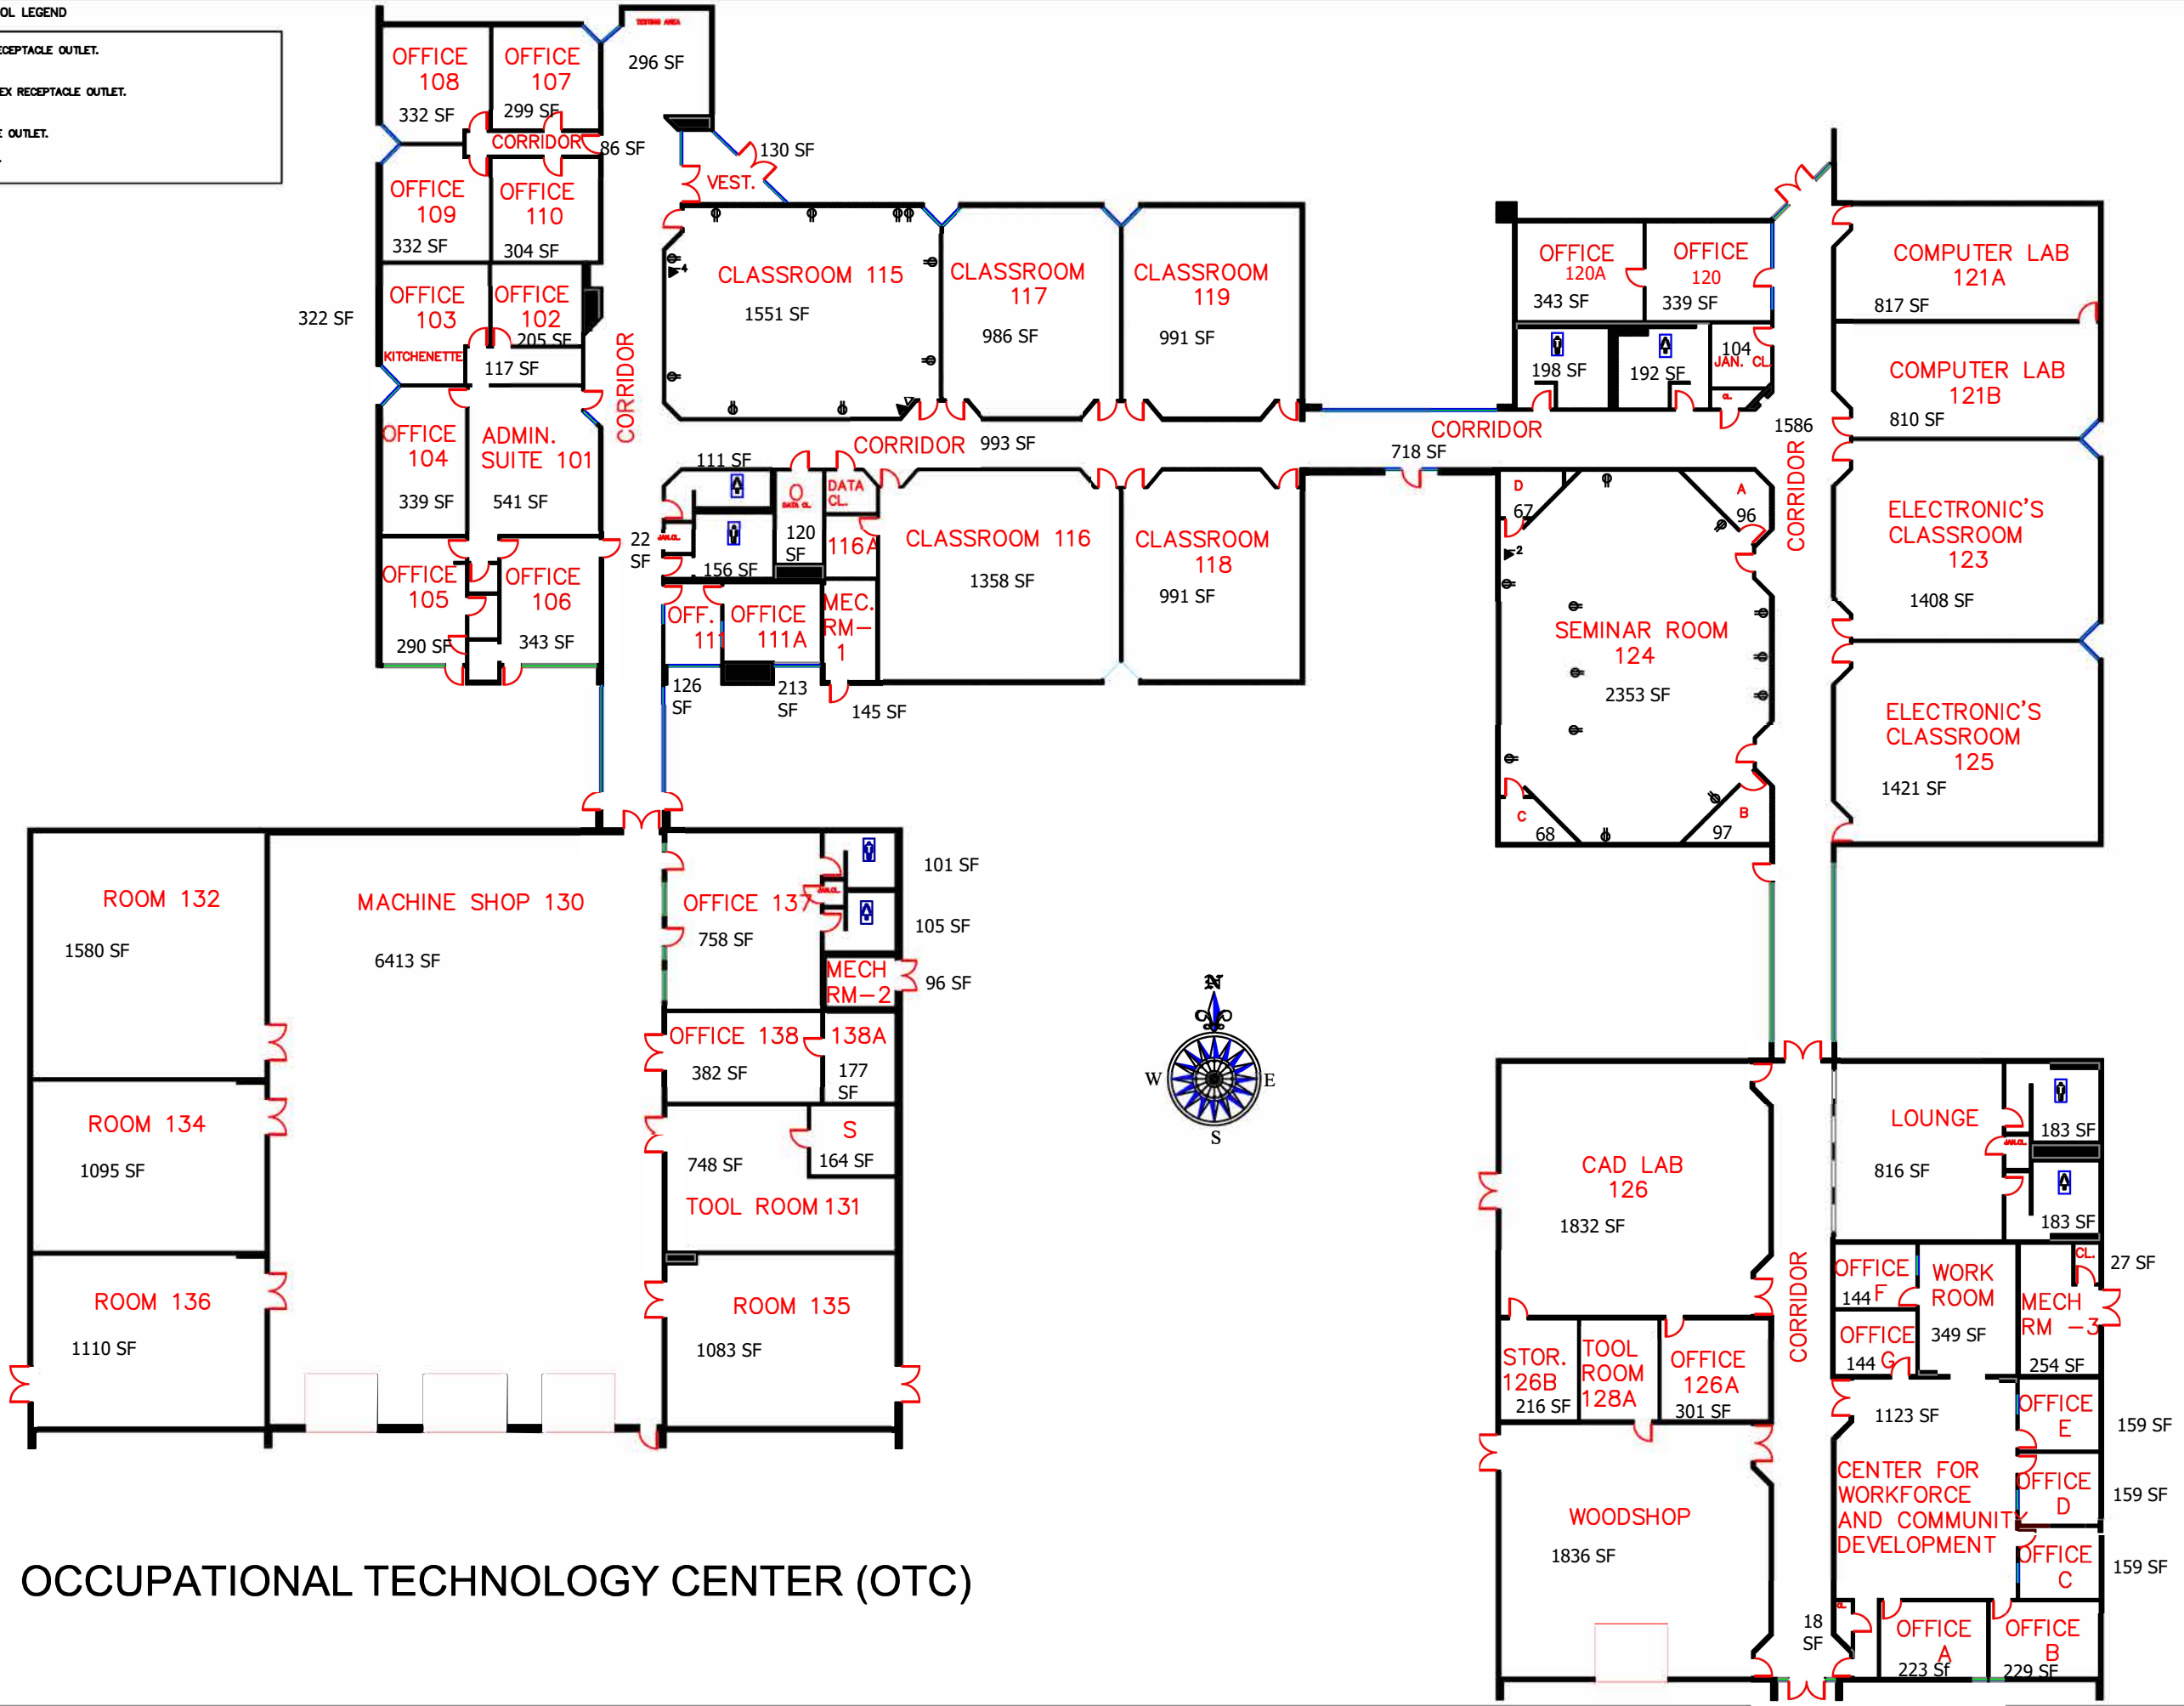

ELECTRICAL SYMBOL LEGEND

- ⊖ DUPLEX RECEPTACLE OUTLET.
- ⊖ QUADRUPEX RECEPTACLE OUTLET.
- ▽ TELEPHONE OUTLET.
- ▽ DATA LINE.

OCCUPATIONAL TECHNOLOGY CENTER (OTC)

DATE
6/07/05

DRAWN BY:
CHAPMAN / MOFFETT

SCALE:
NTS

OTC
FLOOR PLAN

FILENAME:
Occupational
Technology
Center.dwg

SHEET
1-1